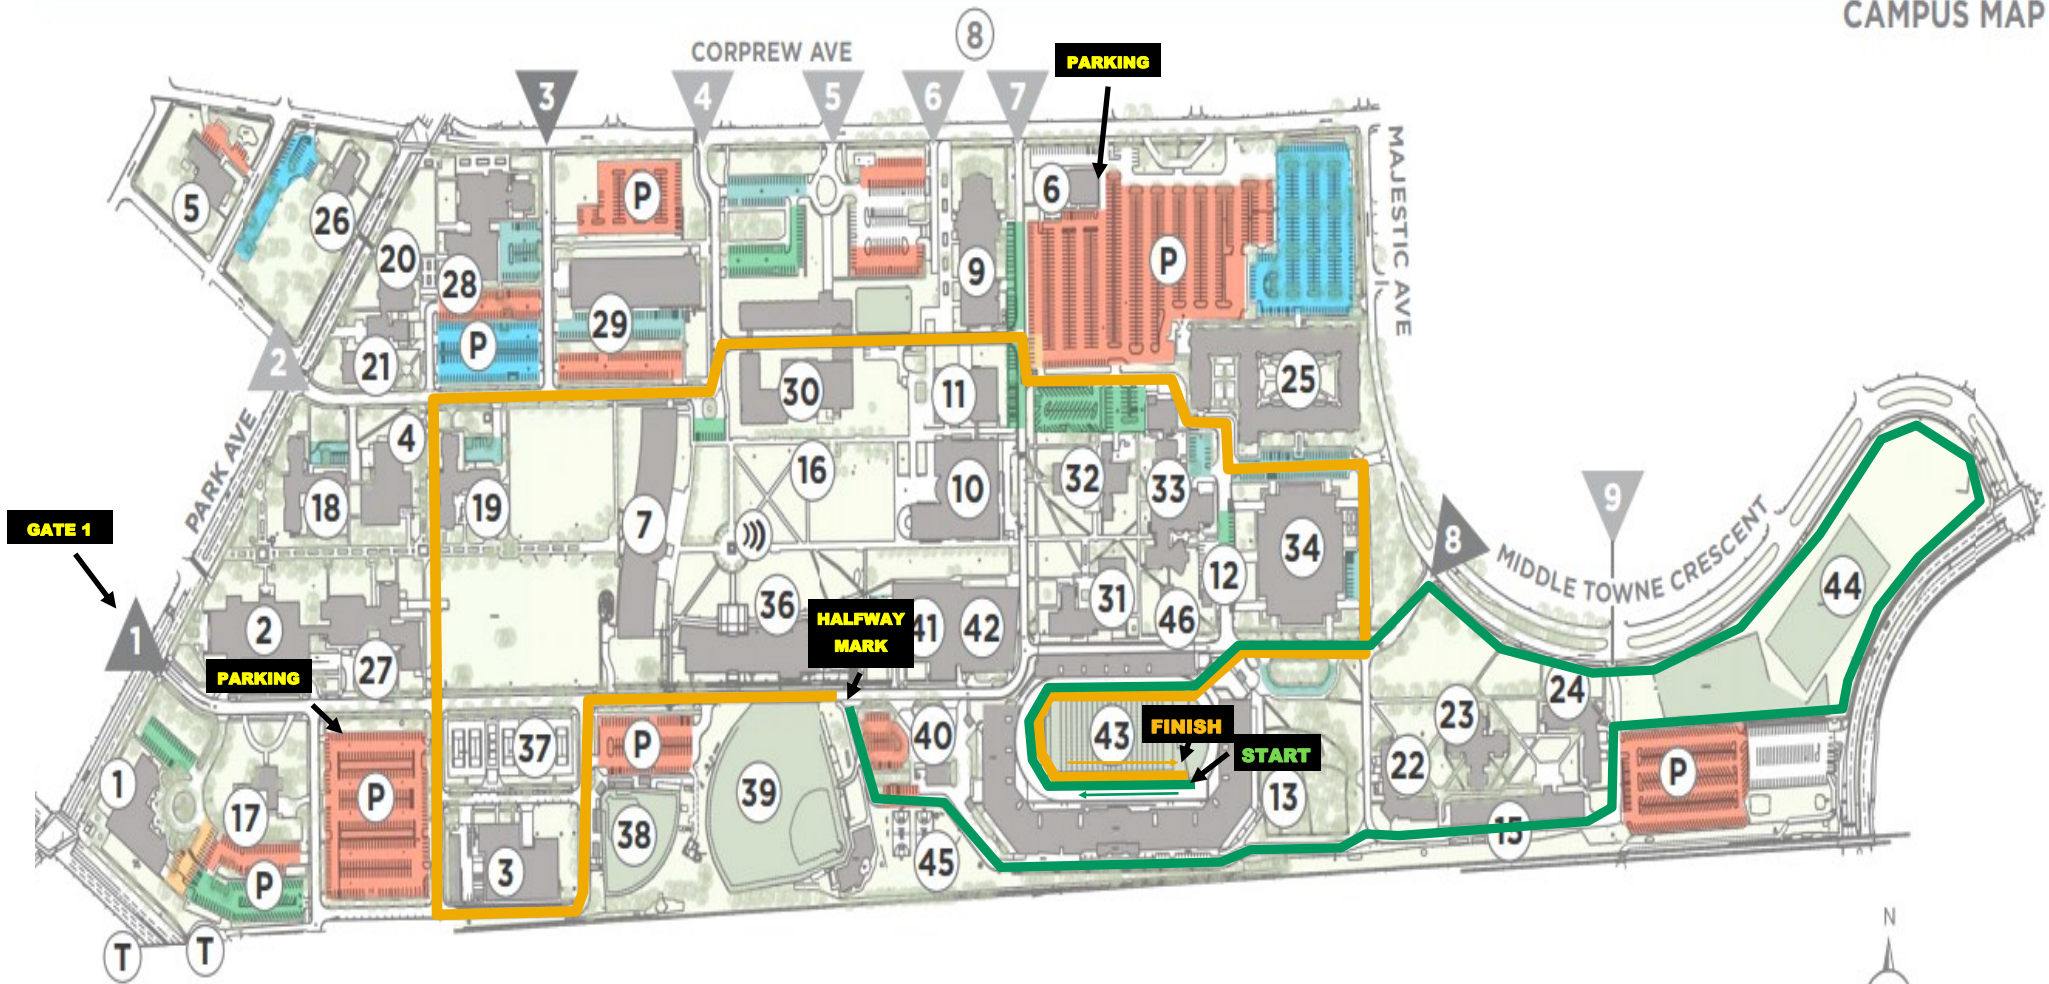

2019 NORFOLK STATE UNIVERSITY/GOAL SEEKERS 5K RUN/WALK ROUTE MAP

CAMPUS MAP

The 2019 NSU 5K will begin at William “Dick” Price Stadium (43). The first leg of the race is highlighted in green. The halfway mark is at the corner between the baseball field (39) and the Sports Annex (40), this area is also noted with an arrow and description box (water will be provided at this area). The race is continued in gold and finishes back inside of the stadium (43). Parking will be available behind the Police Station (6) off of Corprew Avenue and between the President’s House (17) and the tennis courts (37) inside of Gate 1.